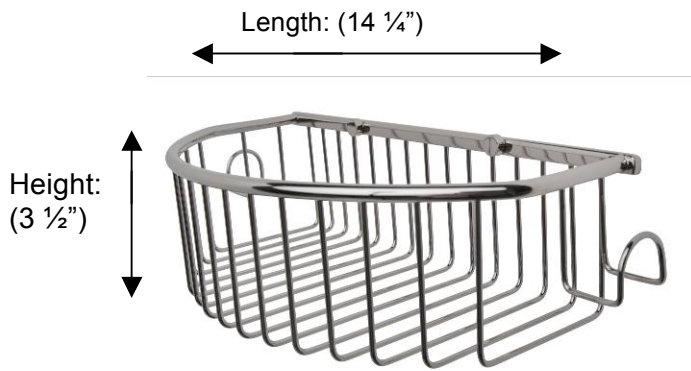

## 53435 Curved Basket with Hooks

Depth: (5 5/8")  
Concealed screw caps included

**Description:**

Curved Basket with Hooks

**Finishes:**

- CR – Chrome
- NI – Polished Nickel
- ES – Satin Nickel

**Material:**